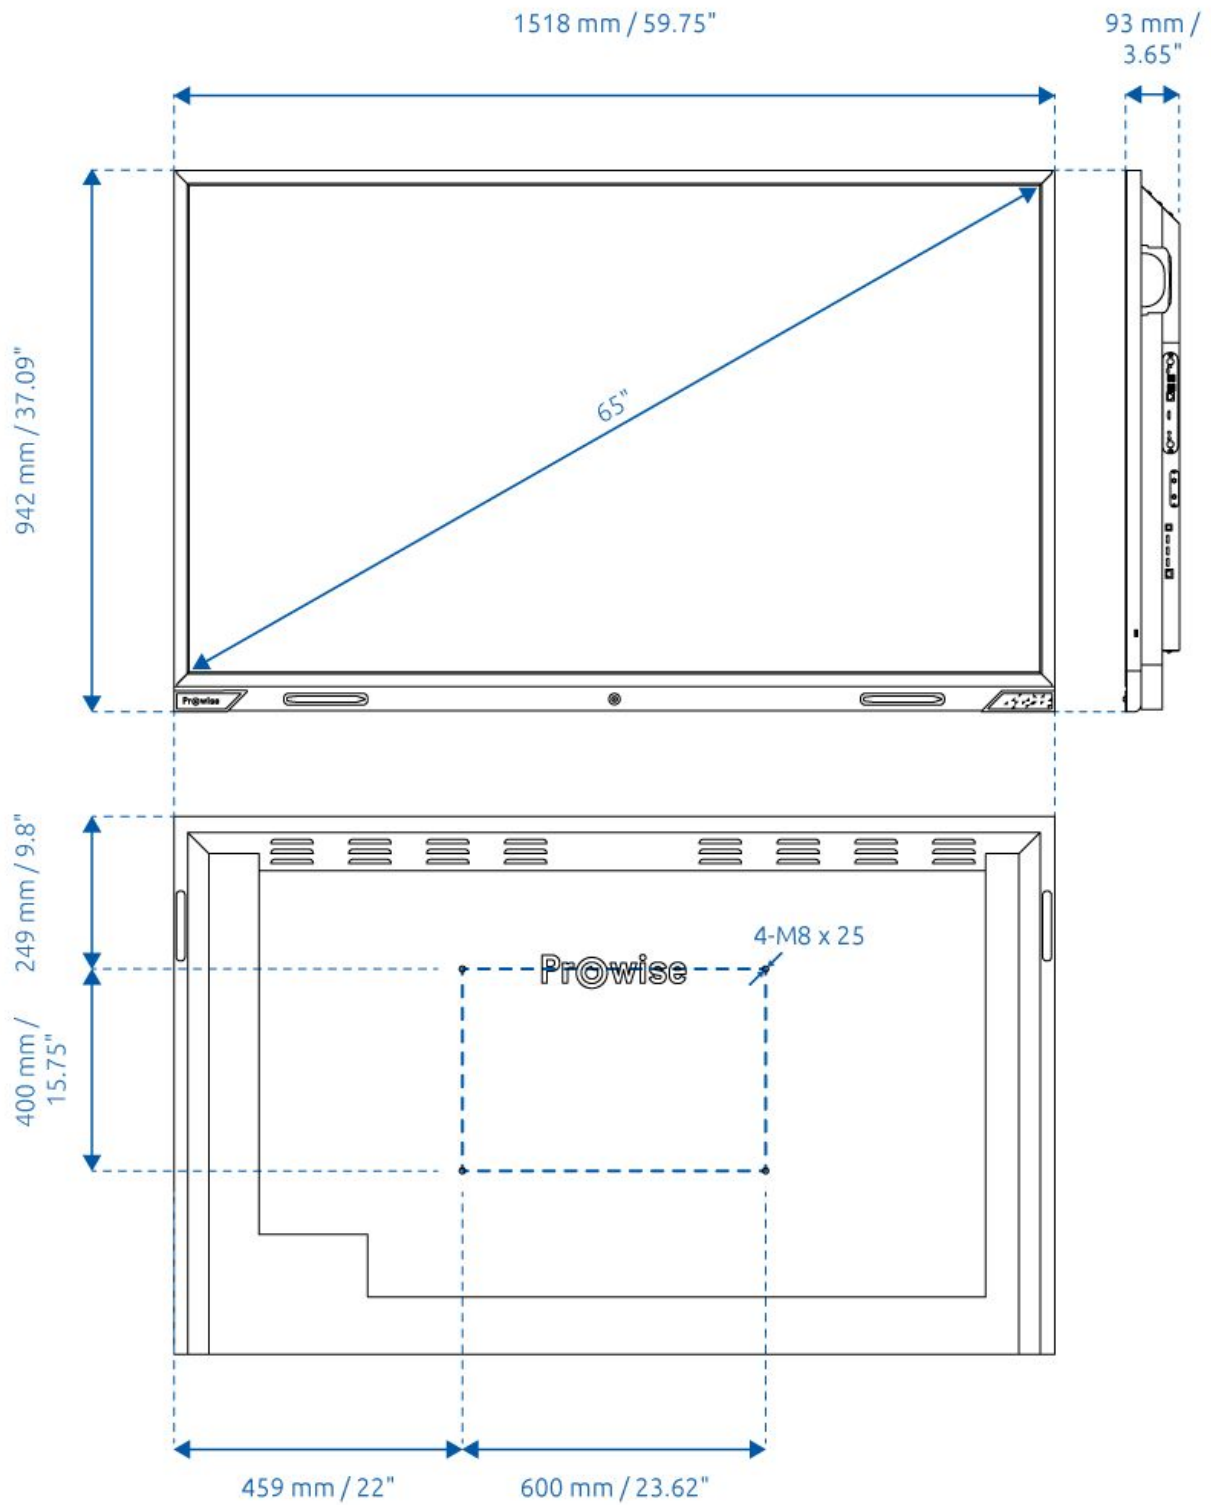

Dimensions Prowise Touchscreen 65"