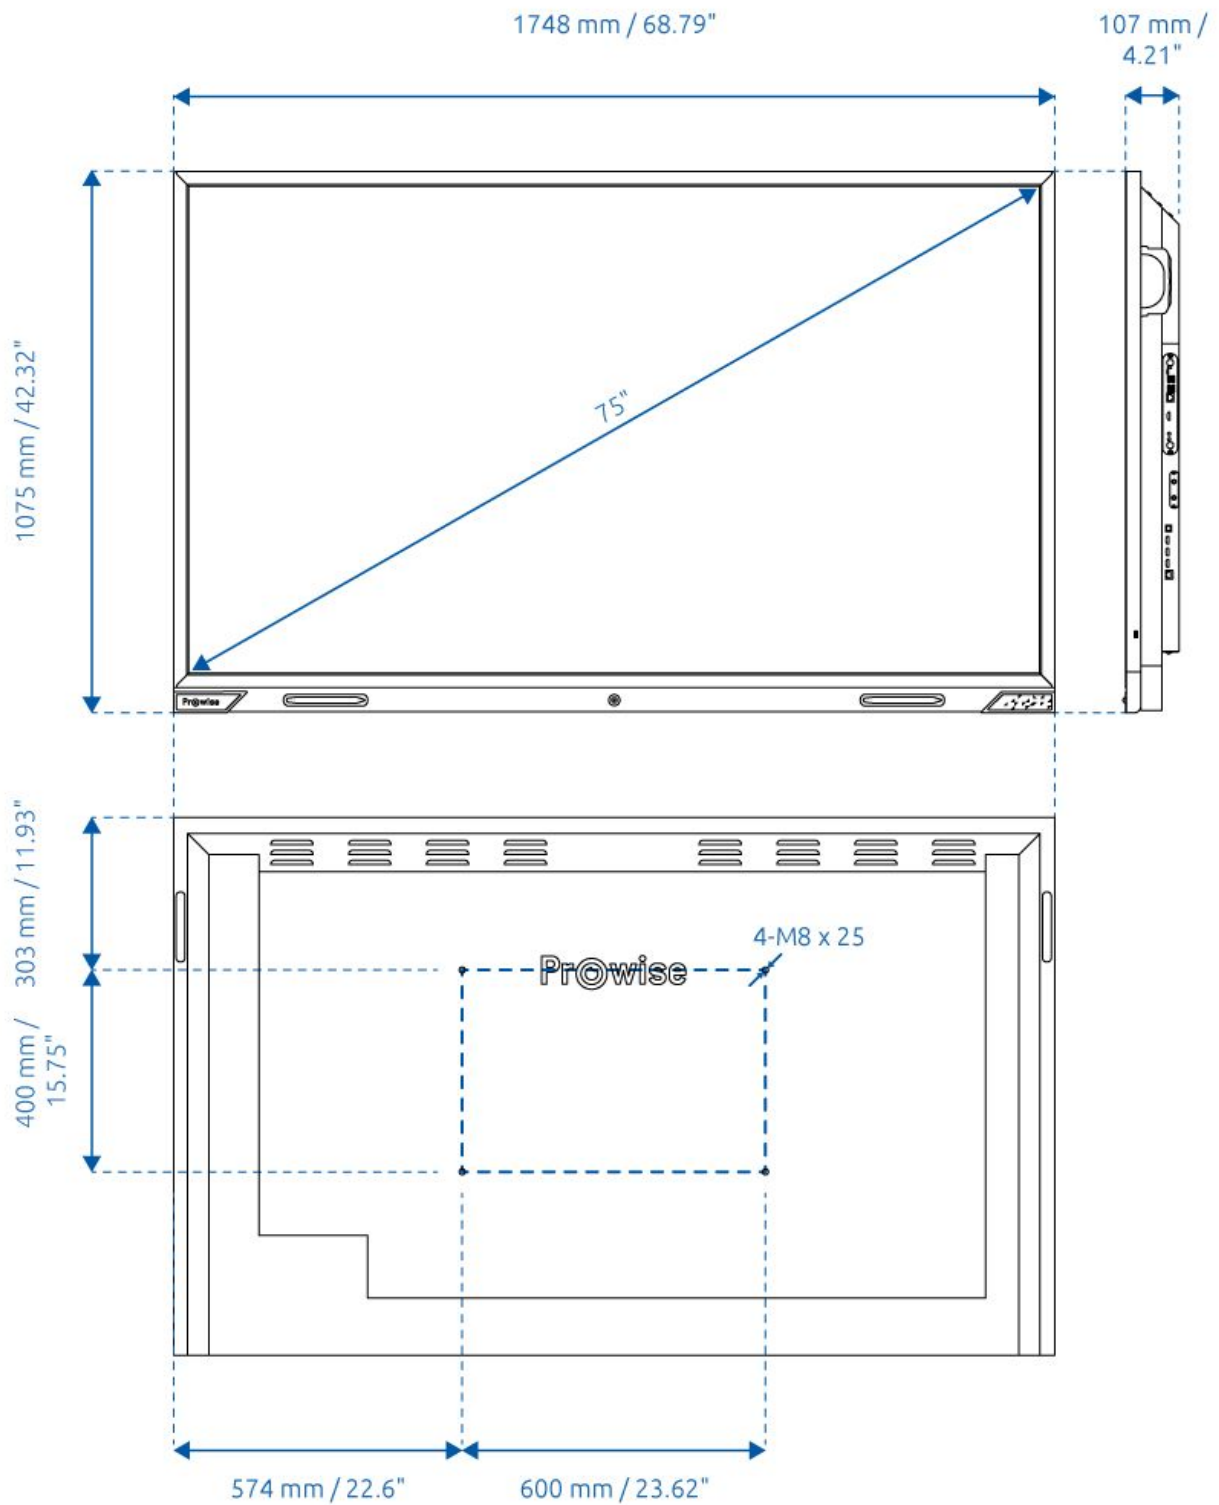

	50,73x31,74x3,51 inch	59,74x37,07x3,65 inch	68,79x42,31x4,2 inch	78,76x48,05x4,55 inch
Dimensions of the packaging (W x H x D)	1420x910x240mm	1660x1045x240mm	1895x1160x240mm	2140x1310x240mm
	55,91x35,83x9,45 inch	65,35x41,14x9,45 inch	74,61x45,67x9,45 inch	84,25x51,57x9,45 inch
VESA standard	VESA 400x400 mm	VESA 400x400 mm	VESA 600x400 mm	VESA 700x400 mm
Certifications	CE: EMC+LVD/FCC-IC/Ro HS/UL+CB, RCM and Energy Star	CE: EMC+LVD/FCC-IC/Ro HS/UL+CB, RCM and Energy Star	CE: EMC+LVD/FCC-IC/Ro HS/UL+CB, RCM	CE: EMC+LVD/FCC-IC/Ro HS/UL+CB, RCM
Warranty	5 years	5 years	5 years	5 years
Environmental conditions	55"	65"	75"	86"
Operation temperature	0°C - 38°C / 32 - 100°F	0°C - 38°C / 32 - 100°F	0°C - 38°C / 32 - 100°F	0°C - 38°C / 32 - 100°F
Storage temperature	-20°C - 60°C / -4 - 140°F	-20°C - 60°C / -4 - 140°F	-20°C - 60°C / -4 - 140°F	-20°C - 60°C / -4 - 140°F
Storage humidity	10% - 90%	10% - 90%	10% - 90%	10% - 90%
Operation humidity	10% - 90%	10% - 90%	10% - 90%	10% - 90%

Dimensions Prowise Touchscreen 55"

Dimensions Prowise Touchscreen 65"

Dimensions Prowise Touchscreen 75"

Dimensions Prowise Touchscreen 86"